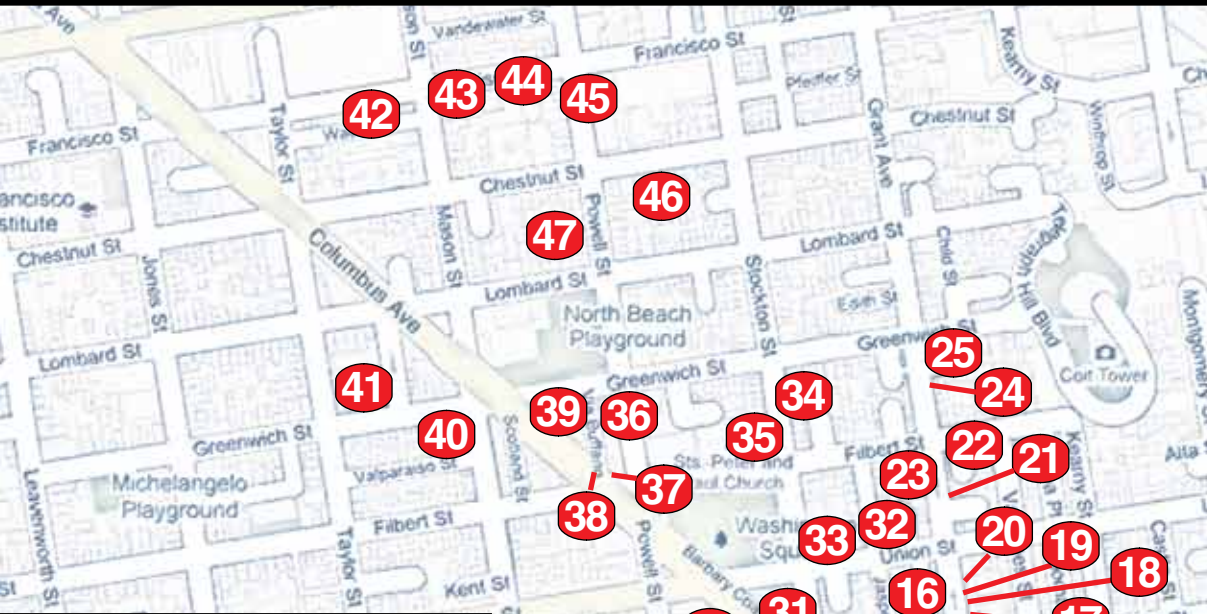

1400 Stockton @ Vallejo

MOLINARI DELICATESSEN

373 Columbus @ Vallejo

TONY'S PIZZA NAPOLETANA

1570 Stockton @ Union

4th Annual North Beach ArtWalk Map

PARKING ONLY \$3 AT THE GOLDEN GATEWAY GARAGE

• Parking \$3 with validation from Live Worms ArtWalk Headquarters. Get validated at 1345 Grant Ave, btwn Vallejo & Green, 10am-6pm Sat & Sun.

• Garage located at 250 Clay Street, (see map). Opens 9am on weekends; park for the rest of the day; regular parking rate after 10pm.

• Free shuttle to Broadway & Grant every 15 minutes from 9am-5pm; 20 minutes till 8pm; 30 minutes till 10pm. Or take a stroll: North Beach is only a 15 minute walk from the garage.

VENUES (*special discounts!)

- 1 Orangeland
- 2 The Space Between Gallery
- 3 Canessa Gallery Artists Resource
- 4 La Boutique
- 5 Geras Tousignant Gallery *
- 6 Artist & Craftsman Supply *
- 7 Tooba Salon
- 8 Brioche Bakery
- 9 Tommaso's
- 10 Vesuvio
- 11 Jack Kerouac Alley
- 12 Leah Lubin and The Annual Beat Museum Poetry Festival
- 13 Emerald Tablet
- 14 Live Worms - ArtWalk Central
- 15 Make Hang Gallery *
- 16 Ruse *
- 17 Bettina *
- 18 Carmel Blue Pregnancy & Parenting *
- 19 Park and Pond
- 20 Mal Sharpe & There's Big Money In Jazz Band
- 21 Focus Gallery
- 22 Macchiarini Creative Design
- 23 Little Vine *
- 24 Ed Handelman
- 25 Robert Sexton's An American Romantic
- 26 Stella Pastry
- 27 Arata Fine Art Gallery *
- 28 Gallery 454
- 29 Salon la Bicicletta
- 30 Craig Fonarow Photography *
- 31 Candace Loheed
- 32 Cykel
- 33 Cafe Divine *
- 34 Mark Bittner & Judy Irving
- 35 Mama's on Washington Square
- 36 Jeffrey's Natural Pet Foods
- 37 Urban Gardens
- 38 MELT!
- 39 Dylan's Tours
- 40 North Beach Pet Supplies
- 41 850 Greenwich Gallery *
- 42 Nicholas Coley
- 43 Sweetie's Art Bar
- 44 Modern Eden Art Gallery & Studio
- 45 Cafe Francisco *
- 46 Sidney J P Hollister
- 47 Helen Wilson